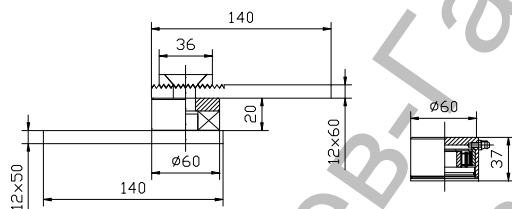

Панта Estebro® за заваряване за летящи врати долна с рамо, с лагер ф 60 мм, 5903

Cod	Dimens.			Peso máx kg
590	60 mm Juego Jogo-Set-Jeu	1	2,85	600
5902	60 mm Superior Upper-Supérieur	2	4,25	600
5903	60 mm Inferior Lower Inférieur	2	1,45	2000

Stainless steel Pivot hinge 60 mm with bearing

Family: Swing gates

Material: Stainless steel AISI 303, Stainless steel AISI 304L

Finish: -----

Maximum weight supported*: See table

Description: It is composed of two parts: Upper and Lower. The upper part is installed by welding the square to the upper part of the door and the plate to the frame, otherwise by fitting it into the concrete of the wall. The lower part is welded to the piece installed on the floor and to the lower part of the door, allowing its opening and closing.